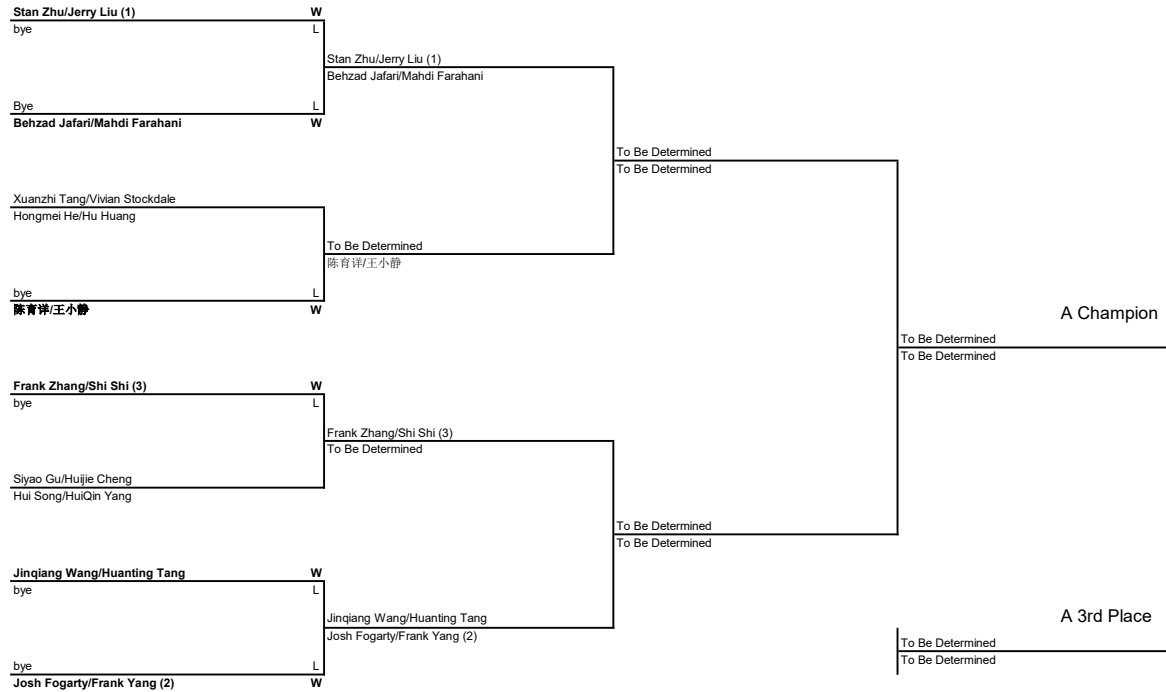

Double 80+ 'A' Side

#	Seeded Players
1st	Stan Zhu/Jerry Liu (1)
2nd	Josh Fogarty/Frank Yang (2)
3rd	Frank Zhang/Shi Shi (3)
4th	Behzad Jafari/Mahdi Farahani
5th	Jinqiang Wang/Huanting Tang
6th	Xuanzhi Tang/Vivian Stockdale
7th	陈育祥/王小静
8th	Hongmei He/Hu Huang
9th	Siyao Gu/Huijie Cheng
10th	Hui Song/HuiQin Yang
11th	Bye
12th	Bye
13th	Bye
14th	Bye
15th	Bye
16th	Bye
17th	Bye
18th	Bye
19th	Bye
20th	Bye
21st	Bye
22nd	Bye
23rd	Bye
24th	Bye
25th	Bye
26th	Bye
27th	Bye
28th	Bye
29th	Bye
30th	Bye
31st	Bye
32nd	Bye

Double 80+ Consolation (lost first match)